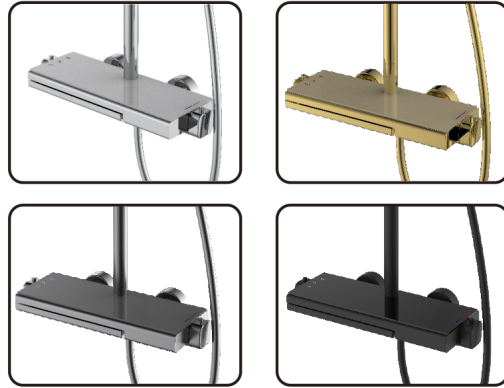

GLUCK-0028CP

Bathtub faucet shower column
Materials: Brass, Stainless steel
Ceramic cartridge: dia.35mm
Finish: Chrome, Matt black,
Gun metal, Gold, etc