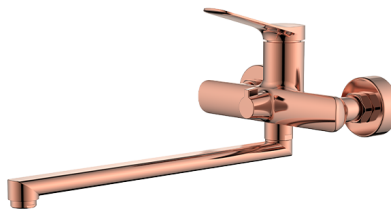

2401DES35-10RGD

Wall-mount bath&shower Faucet
Materials: Brass, Stainless steel
Ceramic cartridge: dia.35mm
Finish: Chrome, Matt black,
Gun metal, Gold, etc