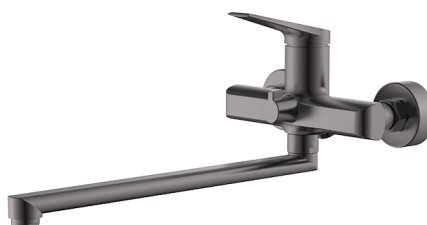

2402DES35-10GM

Wall-mount bath&shower Faucet
Materials: Brass, Stainless steel
Ceramic cartridge: dia.35mm
Finish: Chrome, Matt black,
Gun metal, Gold, etc