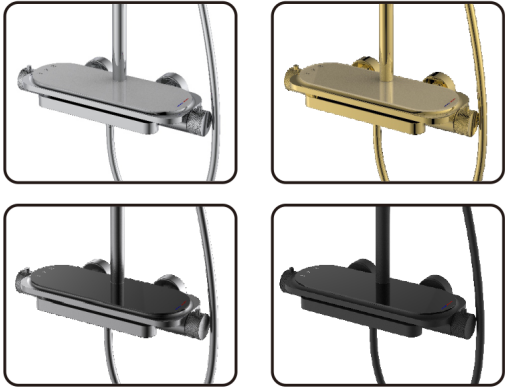

GLUCK-0024CP

Bathtub faucet shower column
Materials: Brass, Stainless steel
Ceramic cartridge: dia.35mm
Finish: Chrome, Matt black,
Gun metal, Gold, etc