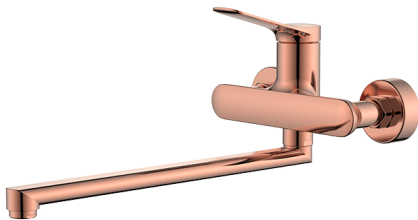

Wall mounted sink Faucet
Materials: Brass, Stainless steel
Ceramic cartridge: dia.35mm
Finish: Chrome, Matt black,
Gun metal, Gold, etc