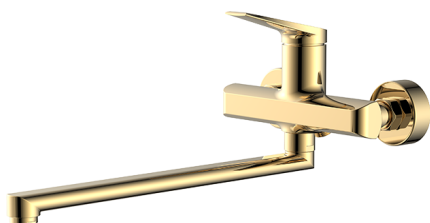

2402DES35-05GD

Wall mounted sink Faucet
Materials: Brass, Stainless steel
Ceramic cartridge: dia.35mm
Finish: Chrome, Matt black,
Gun metal, Gold, etc