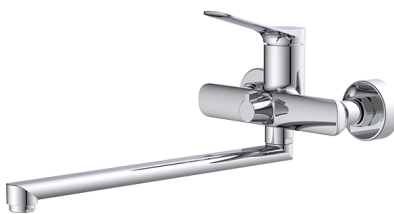

2401DES35-04CP

Shower Faucet
 Materials: Brass, Stainless steel
 Ceramic cartridge: dia.35mm
 Finish: Chrome, Matt black,
 Gun metal, Gold, etc

2401DES35-11CP

Vertical kitchen Faucet
 Materials: Brass, Stainless steel
 Ceramic cartridge: dia.35mm
 Finish: Chrome, Matt black,
 Gun metal, Gold, etc

2401DES35-05CP

Wall mounted sink Faucet
 Materials: Brass, Stainless steel
 Ceramic cartridge: dia.35mm
 Finish: Chrome, Matt black,
 Gun metal, Gold, etc

2401DES35-10CP

Wall-mount bath&shower Faucet
 Materials: Brass, Stainless steel
 Ceramic cartridge: dia.35mm
 Finish: Chrome, Matt black,
 Gun metal, Gold, etc