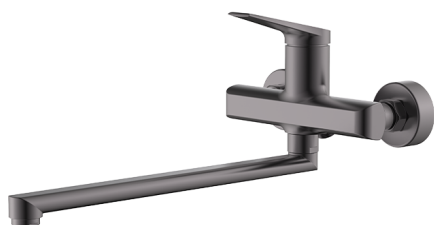

2402DES35-05GM

Wall mounted sink Faucet
Materials: Brass, Stainless steel
Ceramic cartridge: dia.35mm
Finish: Chrome, Matt black,
Gun metal, Gold, etc