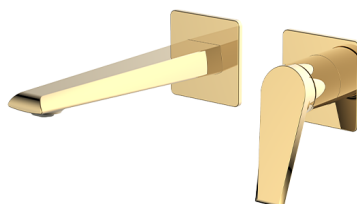

2402DES35-20GD

Wall mounted Washbasin Faucet
Materials: Brass, Stainless steel
Ceramic cartridge: dia.35mm
Finish: Chrome, Matt black,
Gun metal, Gold, etc

David Zhou
Export Manager
Email:market@kolego.com
MP: 086-13665837888

Jane Chen
Export Manager
Email:sales@kolego.com
MP: 0086-13575846265
Http://www.kolego.com

website

wechat
Jane Chen

WhatsApp
David Zhou

whatsapp
Jane Chen