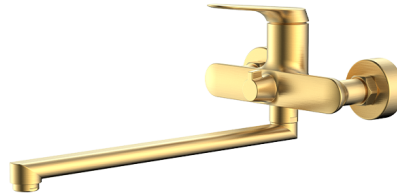

2501DES35-10SGD
Wall-mount bath&shower Faucet
Materials: Brass, Stainless steel
Ceramic cartridge: dia.35mm
Finish: Chrome, Matt black,
Gun metal, Gold, etc