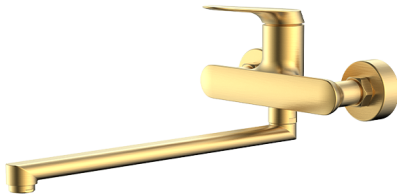

2501DES35-02SGD
 Bidet Faucet

2501DES35-03SGD
 Bathtub Faucet
 Materials: Brass, Stainless steel
 Ceramic cartridge: dia.35mm
 Finish: Chrome, Matt black,
 Gun metal, Gold, etc

2501DES35-04SGD
 Shower Faucet
 Materials: Brass, Stainless steel
 Ceramic cartridge: dia.35mm
 Finish: Chrome, Matt black,
 Gun metal, Gold, etc

2501DES35-11SGD
 Vertical kitchen Faucet
 Materials: Brass, Stainless steel
 Ceramic cartridge: dia.35mm
 Finish: Chrome, Matt black,
 Gun metal, Gold, etc

2501DES35-05SGD
 Wall mounted sink Faucet
 Materials: Brass, Stainless steel
 Ceramic cartridge: dia.35mm
 Finish: Chrome, Matt black,
 Gun metal, Gold, etc