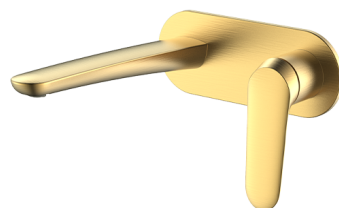

2501DES35-11SGD
 Vertical kitchen Faucet
 Materials: Brass, Stainless steel
 Ceramic cartridge: dia.35mm
 Finish: Chrome, Matt black,
 Gun metal, Gold, etc

2501DES35-05SGD
 Wall mounted sink Faucet
 Materials: Brass, Stainless steel
 Ceramic cartridge: dia.35mm
 Finish: Chrome, Matt black,
 Gun metal, Gold, etc

2501DES35-10SGD
 Wall-mount bath&shower Faucet
 Materials: Brass, Stainless steel
 Ceramic cartridge: dia.35mm
 Finish: Chrome, Matt black,
 Gun metal, Gold, etc

2501DES35-21SGD
 Washbasin Faucet
 Materials: Brass, Stainless steel
 Ceramic cartridge: dia.35mm
 Finish: Chrome, Matt black,
 Gun metal, Gold, etc