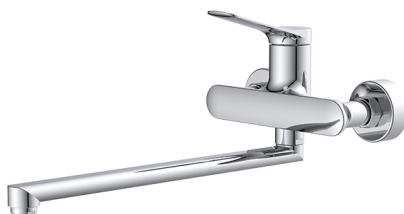

2401DES35-05CP

Wall mounted sink Faucet
Materials: Brass, Stainless steel
Ceramic cartridge: dia.35mm
Finish: Chrome, Matt black,
Gun metal, Gold, etc