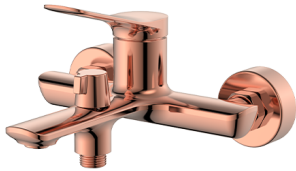

2401DES35-03RGD

Bathtub Faucet
Materials: Brass, Stainless steel
Ceramic cartridge: dia.35mm
Finish: Chrome, Matt black,
Gun metal, Gold, etc