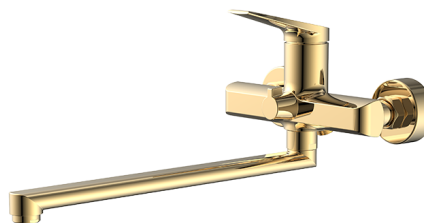

2402DES35-10GD

Wall-mount bath&shower Faucet
Materials: Brass, Stainless steel
Ceramic cartridge: dia.35mm
Finish: Chrome, Matt black,
Gun metal, Gold, etc