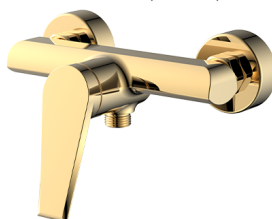

2402DES35-01GD

Washbasin Faucet
 Materials: Brass, Stainless steel
 Ceramic cartridge: dia.35mm
 Finish: Chrome, Matt black,
 Gun metal, Gold, etc

2402DES35-02GD

Bidet Faucet

2402DES35-03GD

Bathtub Faucet
 Materials: Brass, Stainless steel
 Ceramic cartridge: dia.35mm
 Finish: Chrome, Matt black,
 Gun metal, Gold, etc