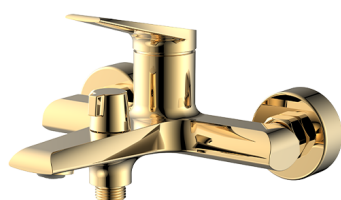

2402DES35-03GD

Bathtub Faucet
Materials: Brass, Stainless steel
Ceramic cartridge: dia.35mm
Finish: Chrome, Matt black,
Gun metal, Gold, etc